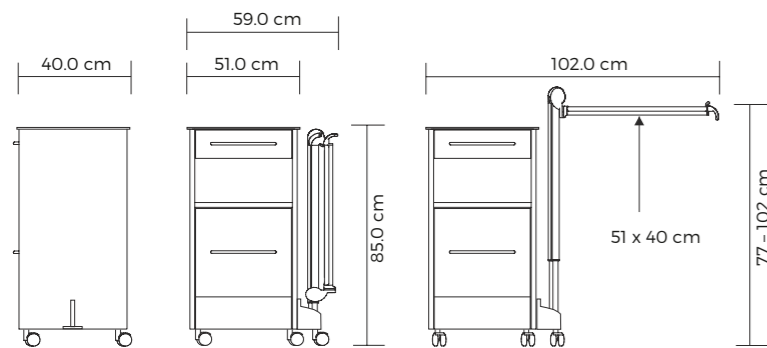

BEDSIDE CABINET

YA-B01

Hospital room management is becoming serious and imperative, hospital furniture design is considering the space saving. This bedside with built in over bed table is designed in considering the space occupation and easy management. Sometimes, the hospital is facing difficulty for over bed table storage when not in use.

ITEM	PARAMETERS
Minimum height	85cm
Expansion length	102cm
Folding length	59cm
Side board size	45*31.5cm
Side board height	77-102cm
Drawer size	40*33*8cm
Small cabinet size	44*36.5*24cm
Hollow inter-layer	44*36.5*25cm
Table size	51*40cm

External dimensions/height adjustment range:

Adjustment panels

The overbed table is height-adjustable and tiltable, and comes as standard in the same decor as the front panels (standard). Just press the panel to unfold the table quickly and easily without using any tools. And it can rotate the table top to provide the most comfortable angle for the patient.

Main features

- Aluminum alloy frame with HPL compact board body
- One drawer with lock
- Middle open cabinet
- One cabinet at bottom
- Foldable over bed table
- Height of dining table is adjustable from 780mm to 1110mm
- The top of dining table can be tilting, also foldable